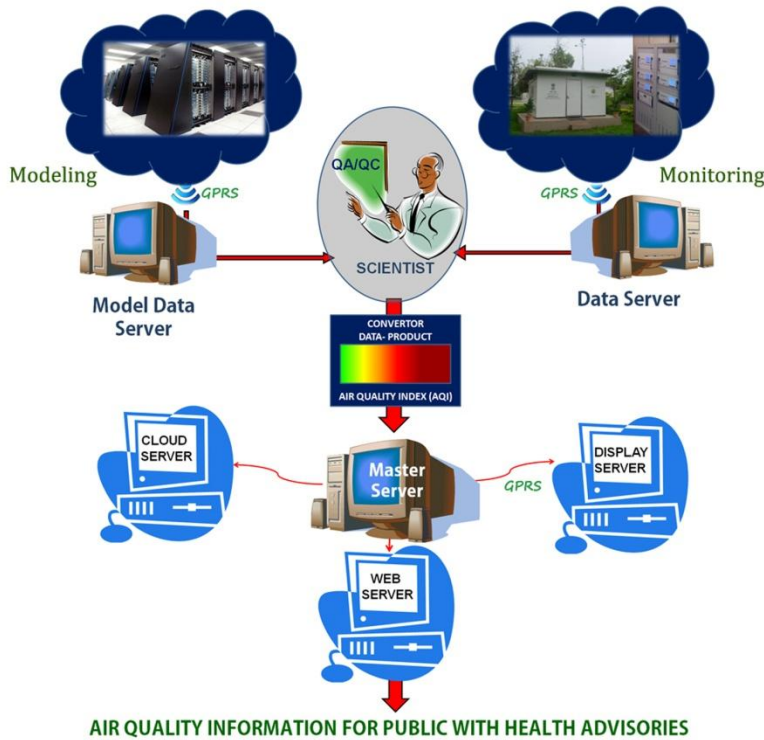

Good
Moderate
Poor
Very Poor
Severe

Spectrum representing what Air Quality..... **AQI** ..... means to your Health

How SAFAR Functions?

April 2015

M	T	W	T	F	S	S
		1	2	3	4	5
6	7	8	9	10	11	12
13	14	15	16	17	18	19
20	21	22	23	24	25	26
27	28	29	30			

22nd April: Celebrate Earth Day; 18th April: Celebrate World Heritage Day

Websites: envis.tropmet.res.in
safar.tropmet.res.in

E-mail : iitm-env@nic.in
IVRS Toll Free No.: 18001801717
Mobile App.: SAFAR-Air

IITM-Environmental Information System Centre (ENVIS)
System of Air Quality & Weather Forecasting & Research (SAFAR-India)
ESSO-INDIAN INSTITUTE OF TROPICAL METEOROLOGY, PUNE - 411 008